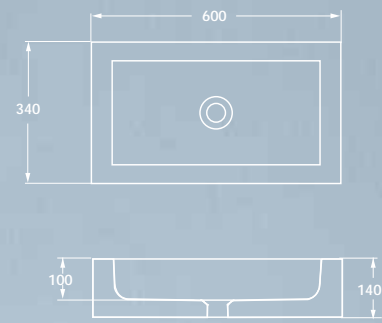

Civita is entirely handmade product by local craftsmen. Any imperfection is due to the nature of the tuff, making each washbasin unique and exclusive.

01.lavabo rettangolare CIVITA bianco CIV 60/BCO in tufo con trattamento antispolvero. la vasca interna è trattata con antimacchia e impermeabilizzata.
CIV 60/BCO CIVITA rectangular tuff washbasin with anti-dust treatment. The internal tank is treated with stain-resistant and waterproofed.