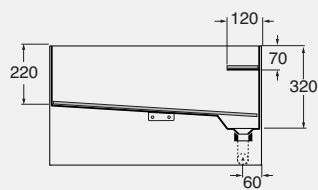

DESCRIZIONE

Lavabo POOL in acciaio inox verniciato bianco opaco, completo di molletta, ripiano e piano vasca in teak
cod. POO 200 - kg. 15,00

DESCRIPTION

POOL washbasin lacquered with mat white, with towel-holder peg, shelf and bath tub shelf in teak
cod. POO 200 - kg. 15,00