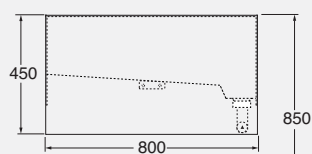

DESCRIZIONE

Lavabo POOL in acciaio inox verniciato bianco opaco, completo di molletta, ripiano e piano vasca in teak
cod. POO 200 - kg. 15,00

DESCRIPTION

POOL washbasin lacquered with mat white, with towel-holder peg, shelf and bath tub shelf in teak
cod. POO 200 - kg. 15,00