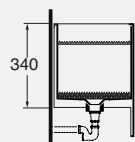

DESCRIZIONE

Lavabo POOL in acciaio inox verniciato bianco opaco, completo di molletta, ripiano e piano vasca in teak
cod. POO 200 - kg. 15,00

DESCRIPTION

POOL washbasin lacquered with mat white, with towel-holder peg, shelf and bath tub shelf in teak
cod. POO 200 - kg. 15,00

L'Azzurra consiglia l'utilizzo del sifone a scomparsa per bidet sospesi

Azzurra recommends the use of concealed siphon for wall-hung bidet

DESCRIZIONE

Ripiano portasapone e piano vasca in teak
cod. POORI

DESCRIPTION

Soap-holder top and the internal teak top
cod. POORI

DESCRIZIONE

Molletta portasciugamani in teak
cod. POOMI

DESCRIPTION

Teak towel-holder peg
cod. POOMI