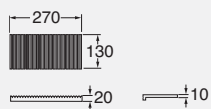

L'Azzurra consiglia l'utilizzo del sifone a scomparsa per bidet sospesi

Azzurra recommends the use of concealed siphon for wall-hung bidet