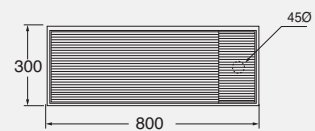

DESCRIZIONE

Lavabo POOL in acciaio inox verniciato bianco opaco, completo di molletta, ripiano e piano vasca in teak
cod. POO 200 - kg. 15,00

DESCRIPTION

POOL washbasin lacquered with mat white, with towel-holder peg, shelf and bath tub shelf in teak
cod. POO 200 - kg. 15,00

L'Azzurra consiglia l'utilizzo del sifone a scomparsa per bidet sospesi

Azzurra recommends the use of concealed siphon for wall-hung bidet

DESCRIZIONE

Ripiano portasapone e piano vasca in teak
cod. POORI

DESCRIPTION

Soap-holder top and the internal teak top
cod. POORI

DESCRIZIONE

Molletta portasciugamani in teak
cod. POOMI

DESCRIPTION

Teak towel-holder peg
cod. POOMI